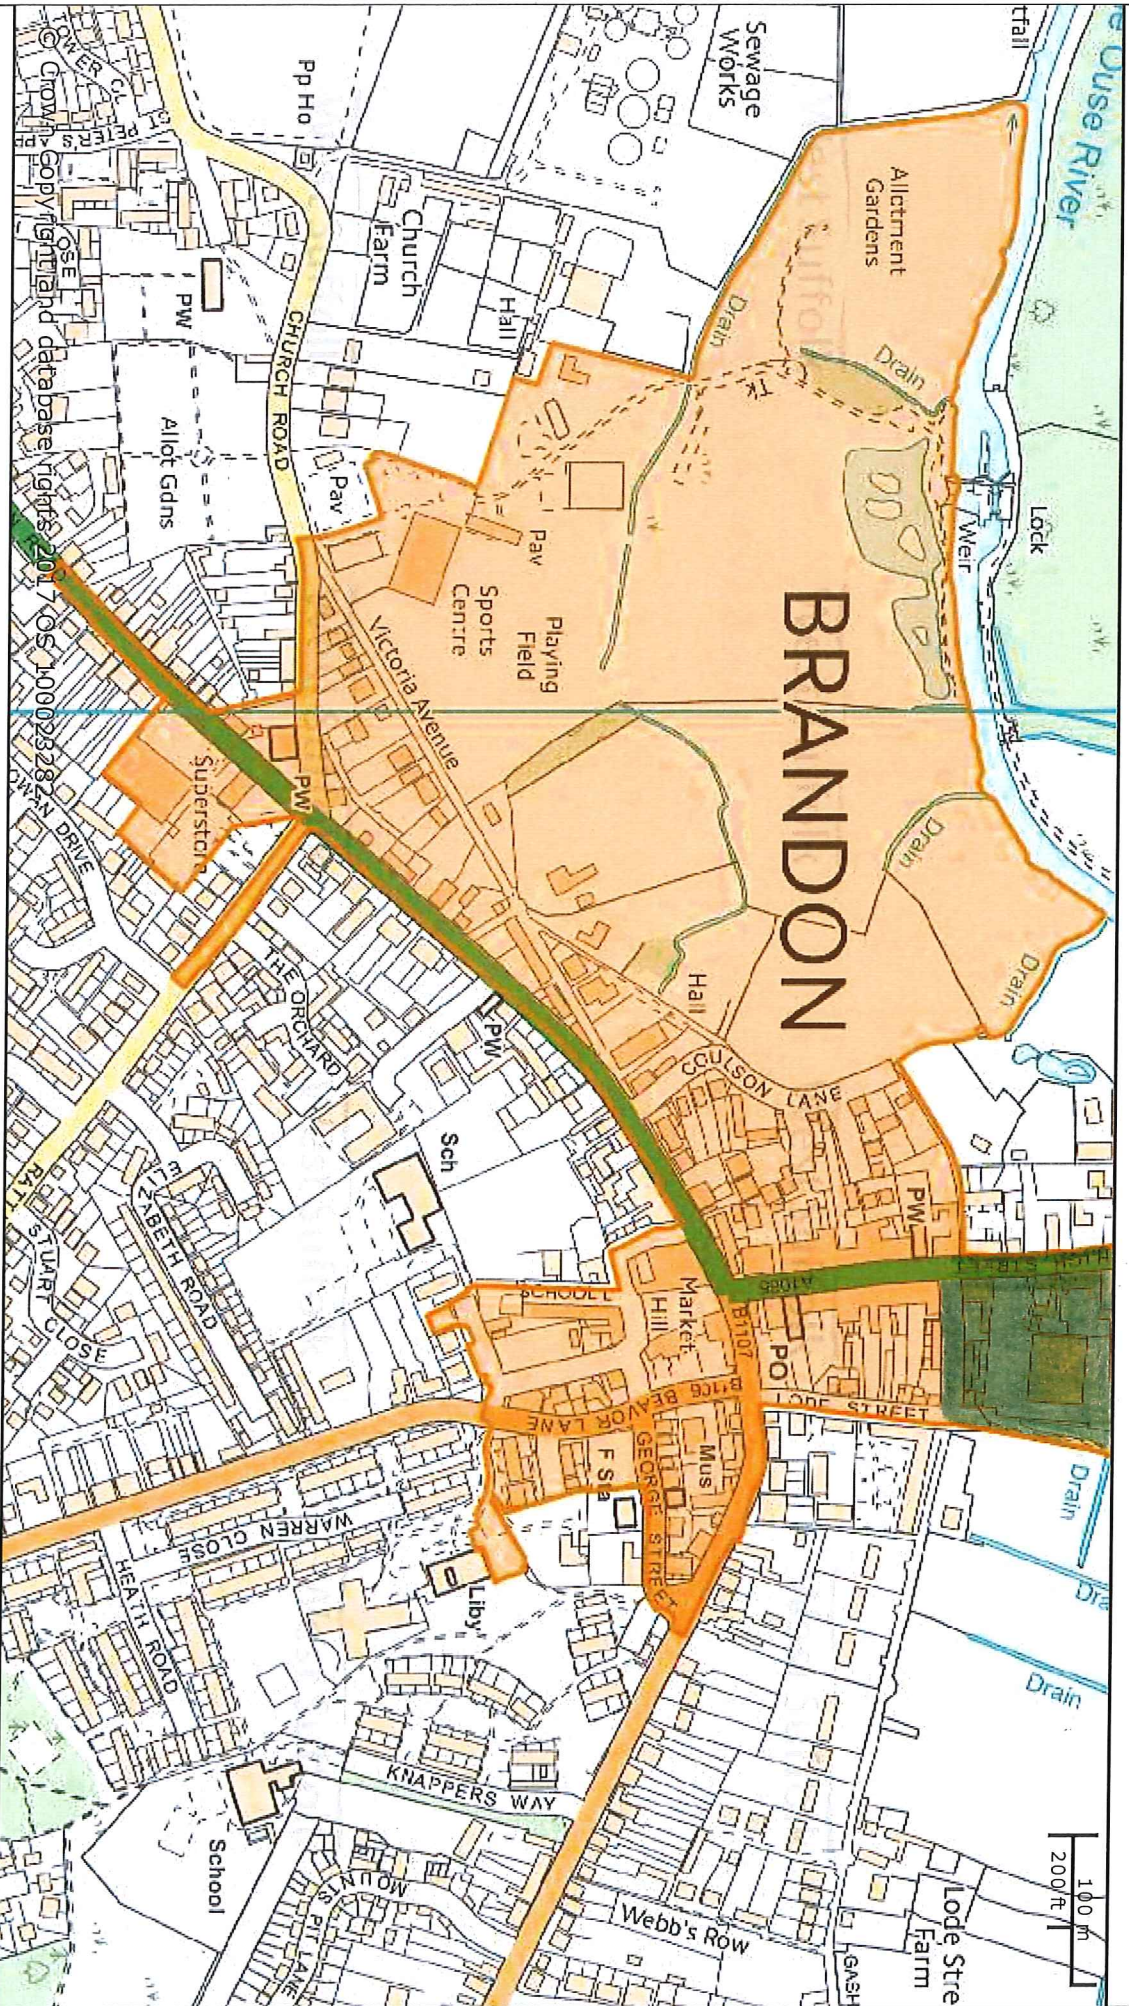

Brandon PSPO RESTRICTED AREA

St Edmundsbury BC
 Western Way
 Bury St Edmunds
 IP33 3YU
 01284 763233

Forest Heath & St Edmundsbury Councils
West Suffolk
 working together

Forest Heath DC
 College Heath Road
 Mildenhall
 IP28 7EY
 01638 719000

Scale: 1:5000
 Printed on: 22/9/2017 at 13:50 PM by cflthner

© Crown Copyright and database rights 2017
 OS 100023282/100019675.